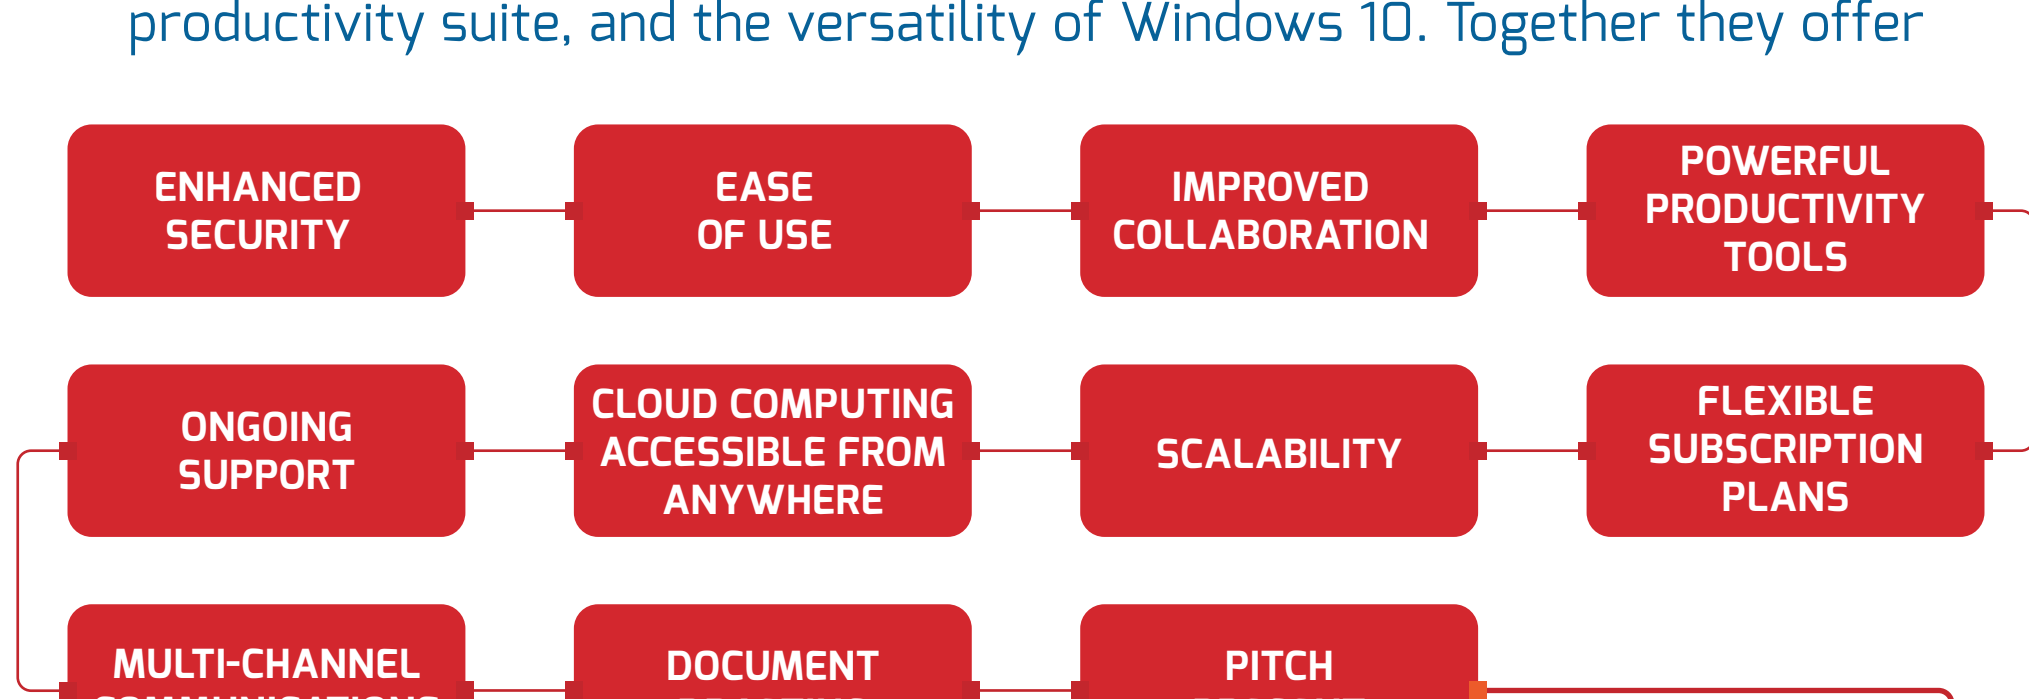

CHOOSING THE RIGHT DEVICES & OPERATING SYSTEMS

PC's such as Surface Pro series running Windows 10 Pro for business enjoy a significantly greater market share than Mac OS X and others, with all versions of the Windows platform far outstripping competing operating systems

CHOOSING THE RIGHT PRODUCTIVITY SUITE

When it comes to choosing a productivity suite, Microsoft's cloud-based Office 365 has become the clear winner among companies looking for comprehensive tools to handle daily business challenges. In fact, due to the suite's sophisticated data security measures, more companies choose Microsoft Office documents to save sensitive data in the cloud than any other format.

SENSITIVE DATA SAVED IN THE CLOUD

IMPLEMENTING A COMPLETE SMB TECHNOLOGY SOLUTION

Few complete SMB technology solutions combine the power and performance of Surface devices, the flexibility of the Office 365 productivity suite, and the versatility of Windows 10. Together they offer