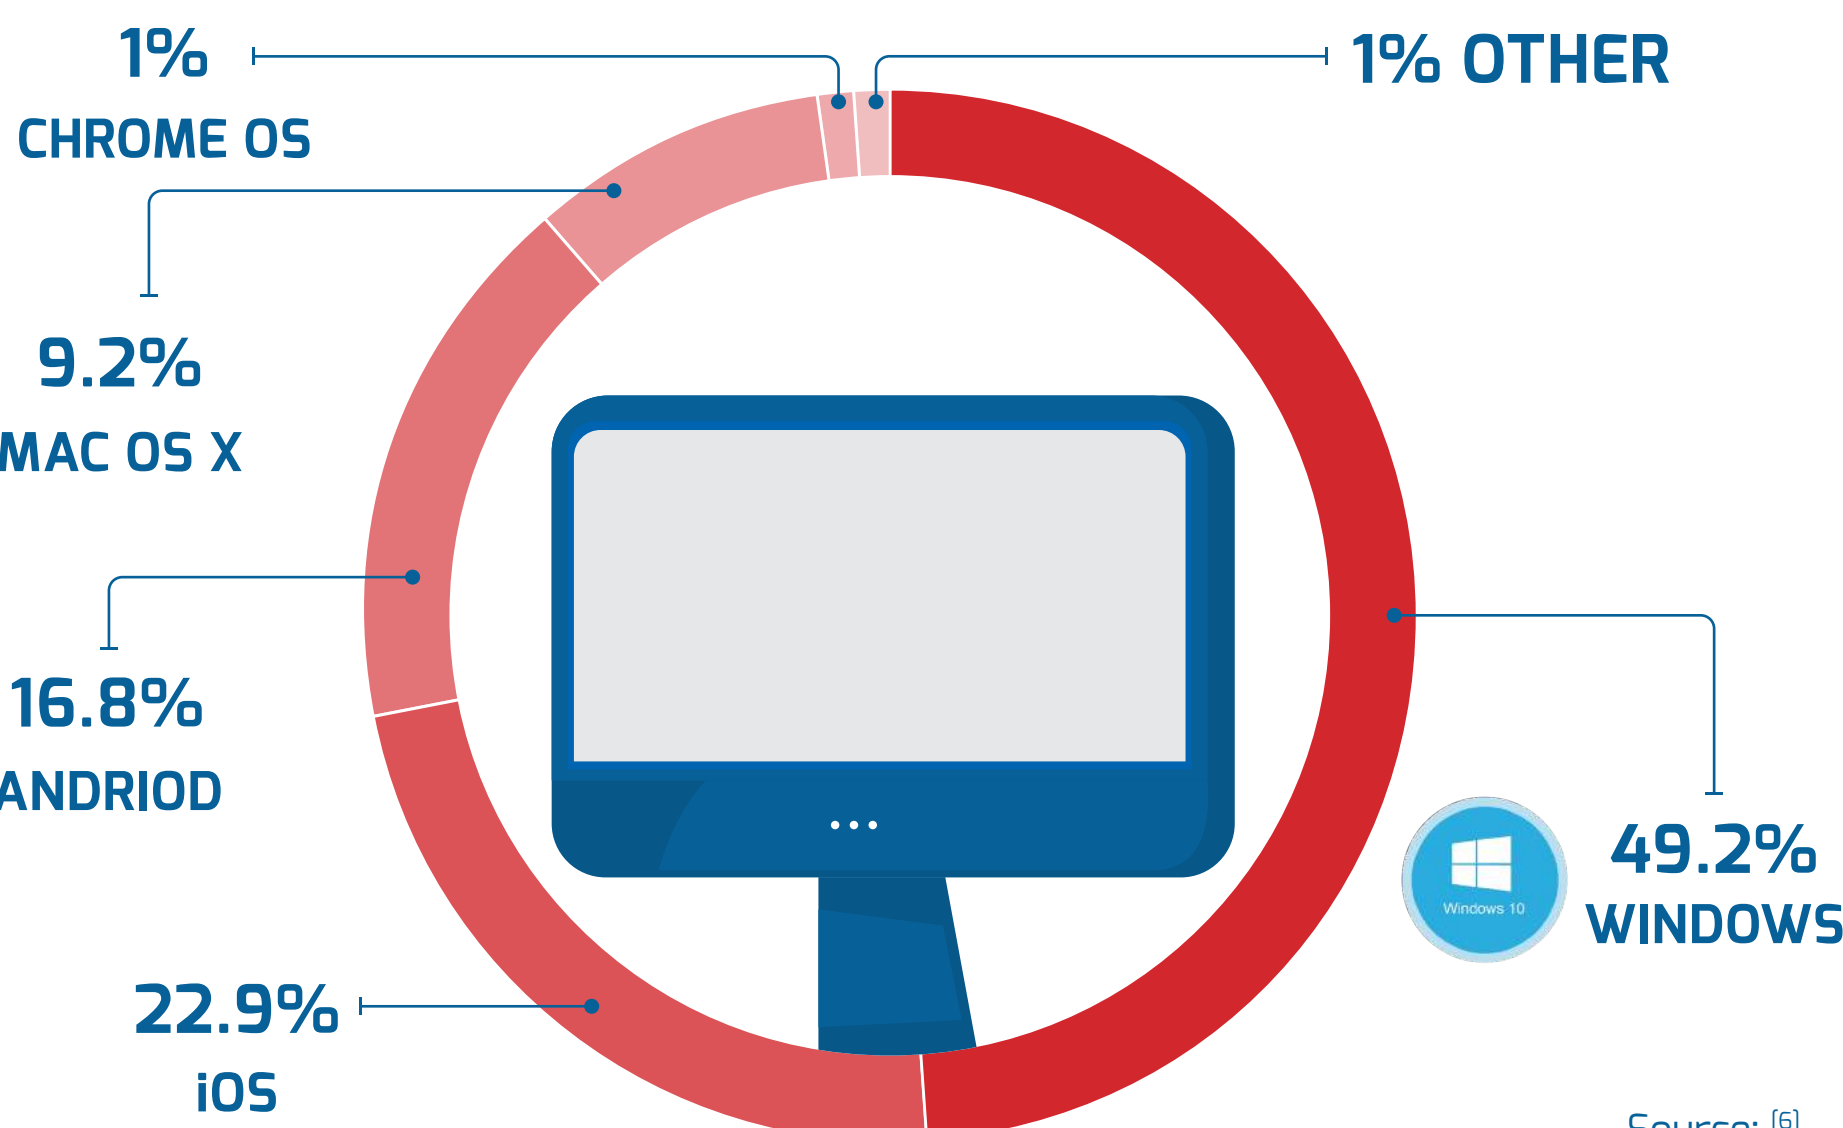

WHAT ARE SOME OF THE MAJOR IT CHALLENGES FACED BY SMBs?

UNDERSTANDING SMB TECHNOLOGY ESSENTIALS

Today's SMB needs a flexible technology environment consisting of the right hardware, applications, and operating systems to remain agile, productive, and profitable.

CHOOSING THE RIGHT DEVICES & OPERATING SYSTEMS

PC's such as Surface Pro series running Windows 10 Pro for business enjoy a significantly greater market share than Mac OS X and others, with all versions of the Windows platform far outstripping competing operating systems