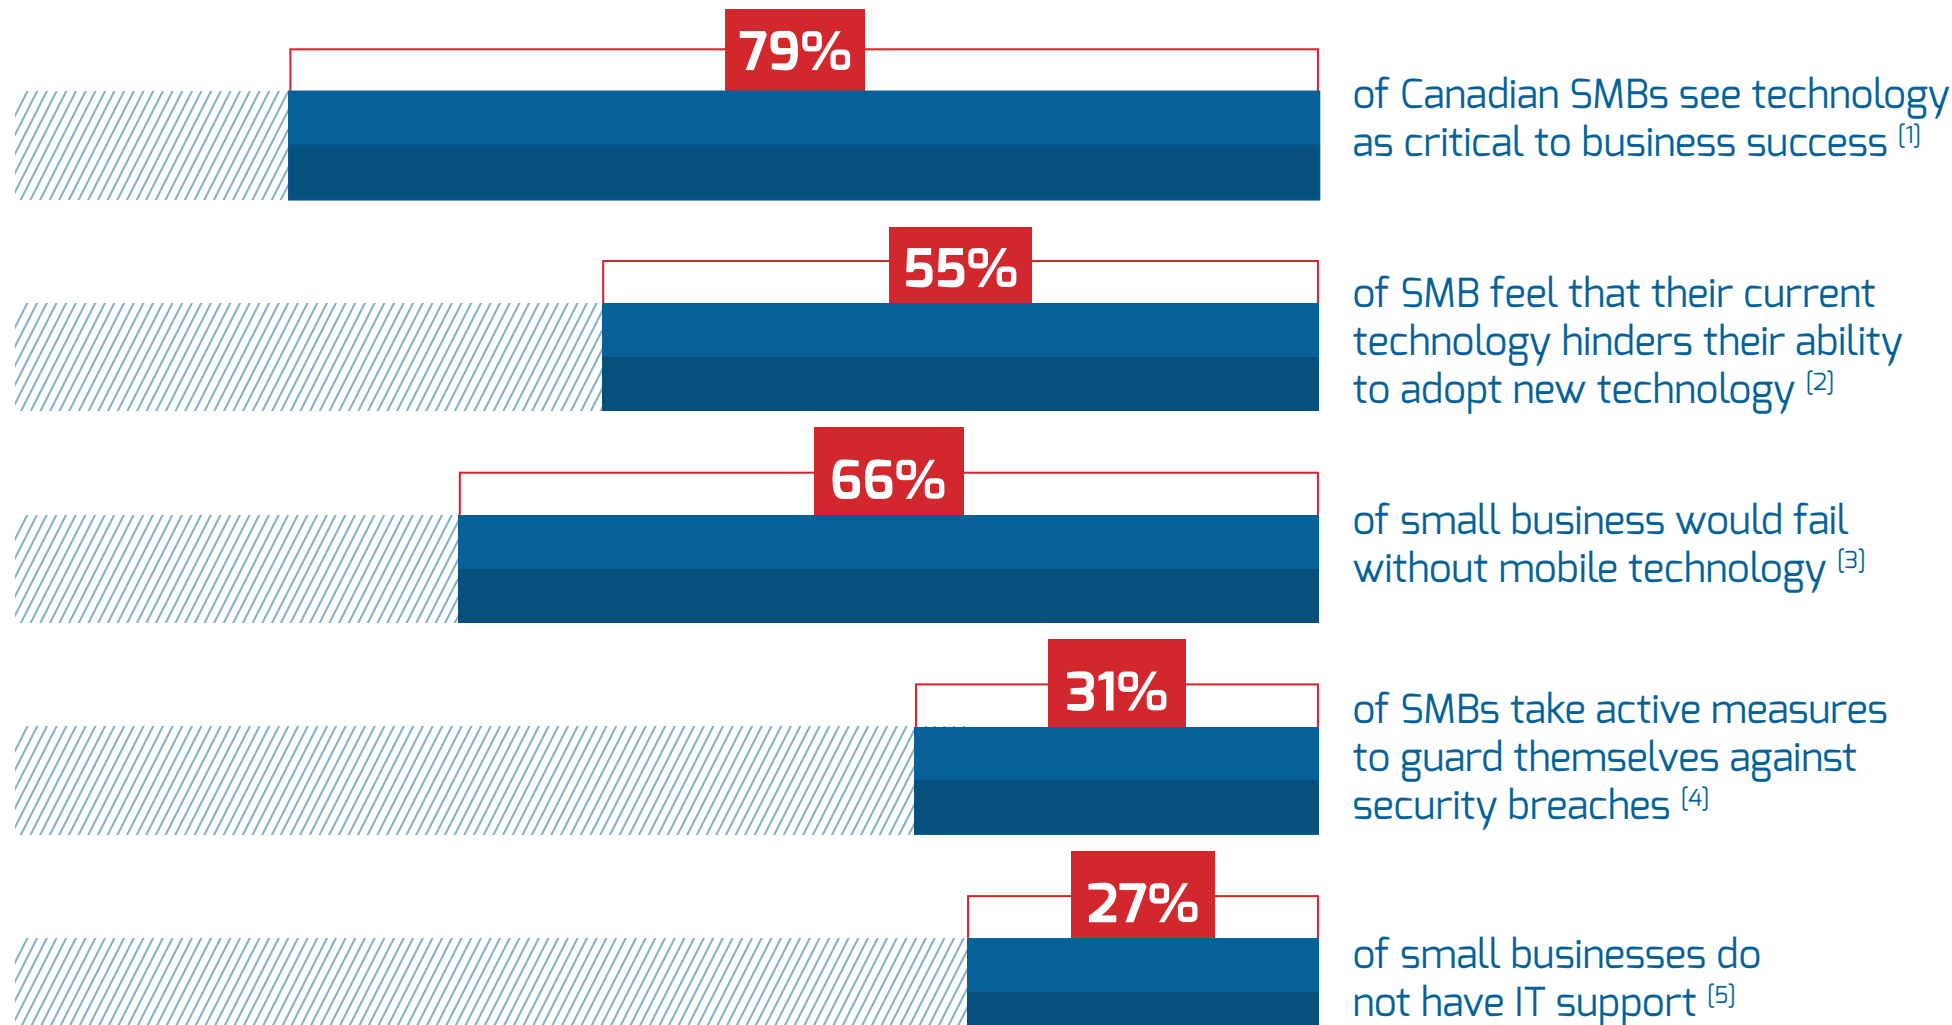

WHAT ARE SOME OF THE MAJOR IT CHALLENGES FACED BY SMBs?