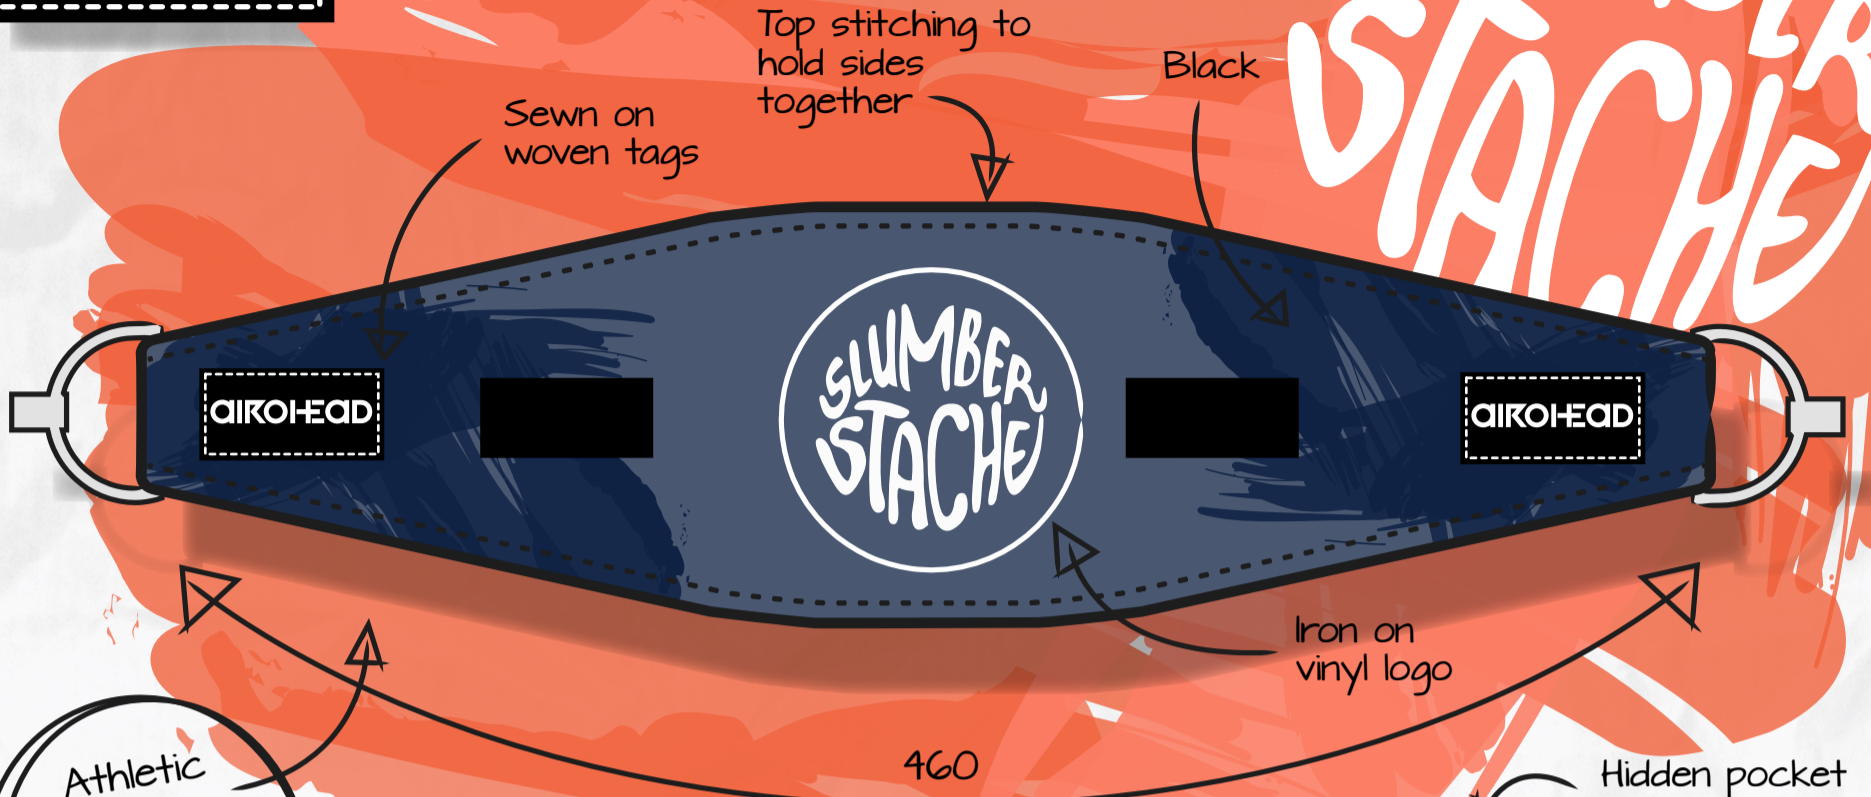

AIROHEAD

SLUMBER STACHE

Athletic Fabric, Performance Synthetic Blend

CORE FOAM SUPPORT

BACK STRAP

5.0 mm Zig Zag hem top stitching

Hanging tag sewn inside sleeve

AIROHEAD www.airohead.com	PATENT PENDING WORLDWIDE
	NOT INTENDED AS A MEDICAL DEVICE
	Made in VIETNAM

Micro fleece

SLUMBER STACHE