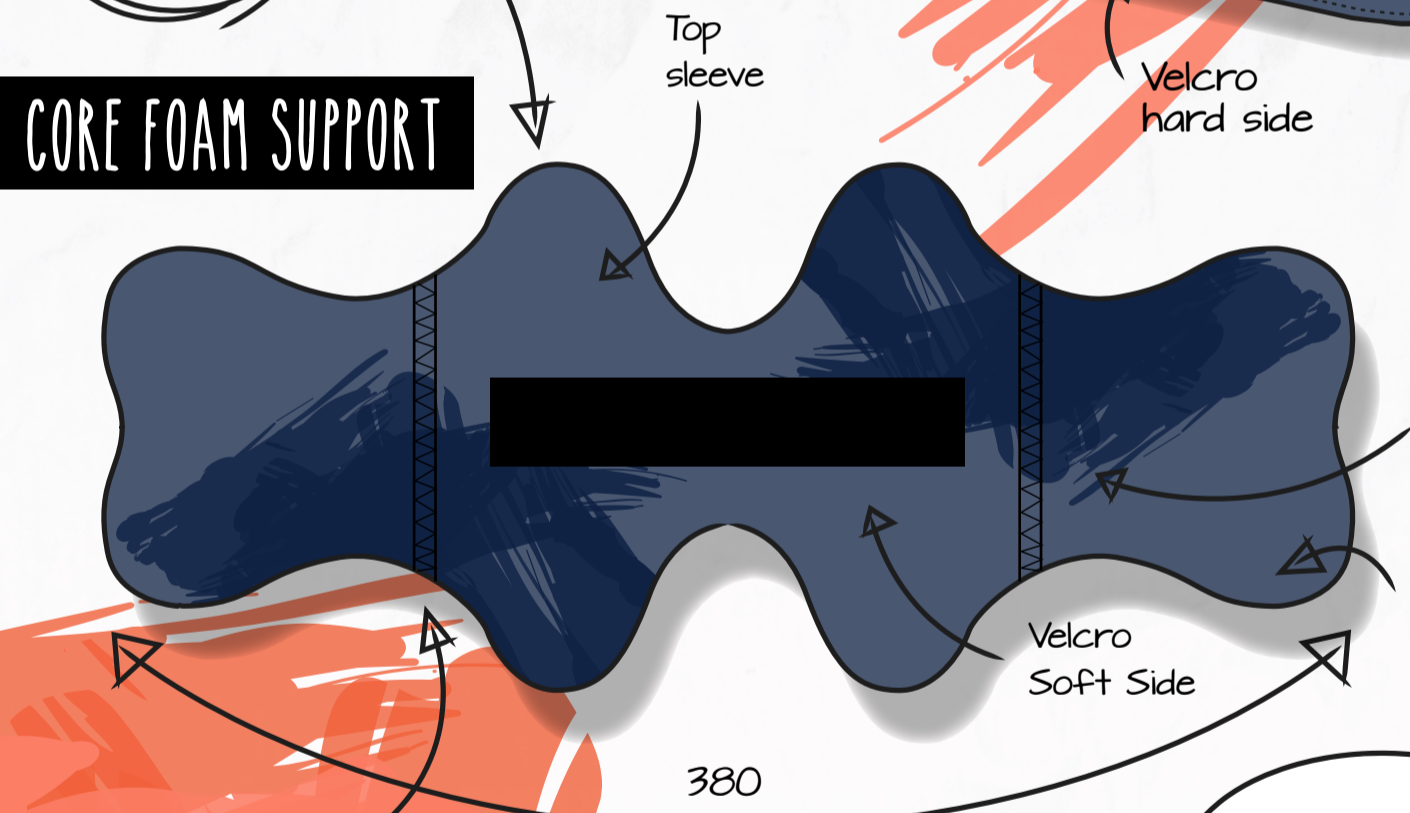

AIROHEAD

SLUMBER STACHE

Athletic Fabric, Performance Synthetic Blend

CORE FOAM SUPPORT

BACK STRAP

5.0 mm Zig Zag hem top stitching

Hanging tag sewn inside sleeve

AIROHEAD www.airohead.com	PATENT PENDING WORLDWIDE
	NOT INTENDED AS A MEDICAL DEVICE
	Made in VIETNAM

Micro fleece

SLUMBER STACHE