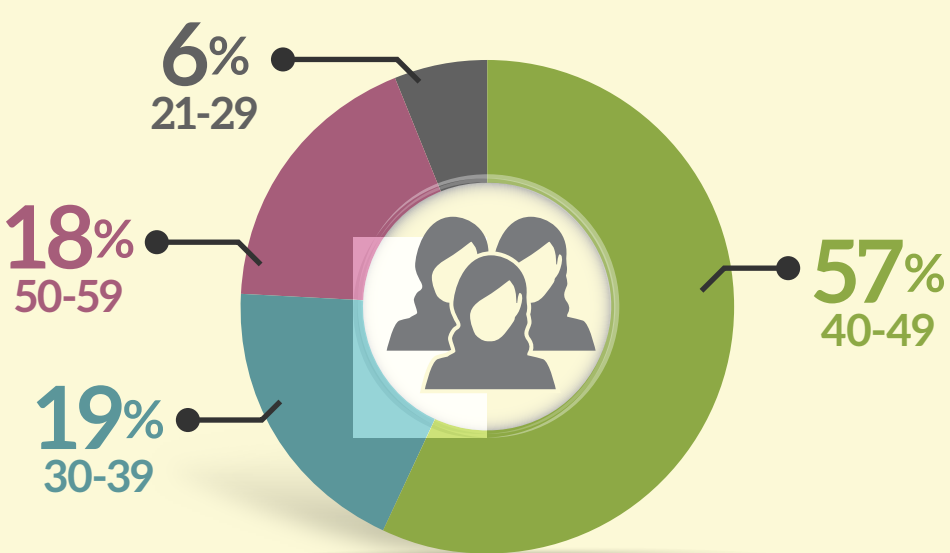

WE ARE THE SISTERHOOD OF CHRISTIAN MOMPREENEURS!

MEMBER SURVEY SUMMER 2014

WHERE WE LIVE

CITY	STATE	CITY	STATE	CITY	STATE
Alpharetta	Georgia	Granite City	Illinois	Parker	Colorado
Bishopville	Maryland	Granite Falls	Minnesota	Plain City	Ohio
Bloomfield Hills	Michigan	Greenville	Illinois	Poulsbo	Washington
Brantford	Ontario	Hampton	Virginia	Roanoke	Illinois
Bristol	Illinois	Howrah	Tasmania	Scotrun	Pennsylvania
Brooklyn	New York	Inver Grove Heights	Minnesota	Seal Beach	California
byfield	Massachusetts	Kensington	California	Shelby Township	Michigan
Charleston	South Carolina	Lancaster	Ohio	South San Francisco	California
Colorado Springs	Colorado	manitowoc	Wisconsin	Southampton	New Jersey
Conyers	Georgia	McComb	Ohio	St. Louis	Missouri
Du Bois	Pennsylvania	Mechanicsville	Virginia	Syosset	New York
Durham	North Carolina	Miami	Florida	Upper Marlboro	Maryland
Evansville	Indiana	Moseley	Virginia	Virginia Beach	Virginia
Forsyth	Georgia	Mt. Airy	Maryland	Virginia Beach	Virginia
Fredericksburg	Virginia	Murphy	North Carolina	Waldorf	Maryland
Fresno	California	Northridge	California	Wayne	Pennsylvania
Glenshaw	Pennsylvania	Oklahoma City	Oklahoma	Woodbridge	Virginia

AGE OF MEMBERS:

OF CHILDREN LIVING AT HOME:

TOPICS WE WANT TO LEARN MORE ABOUT

SISTERHOOD BENEFITS WE USE:

www.ICMsisterhood.com