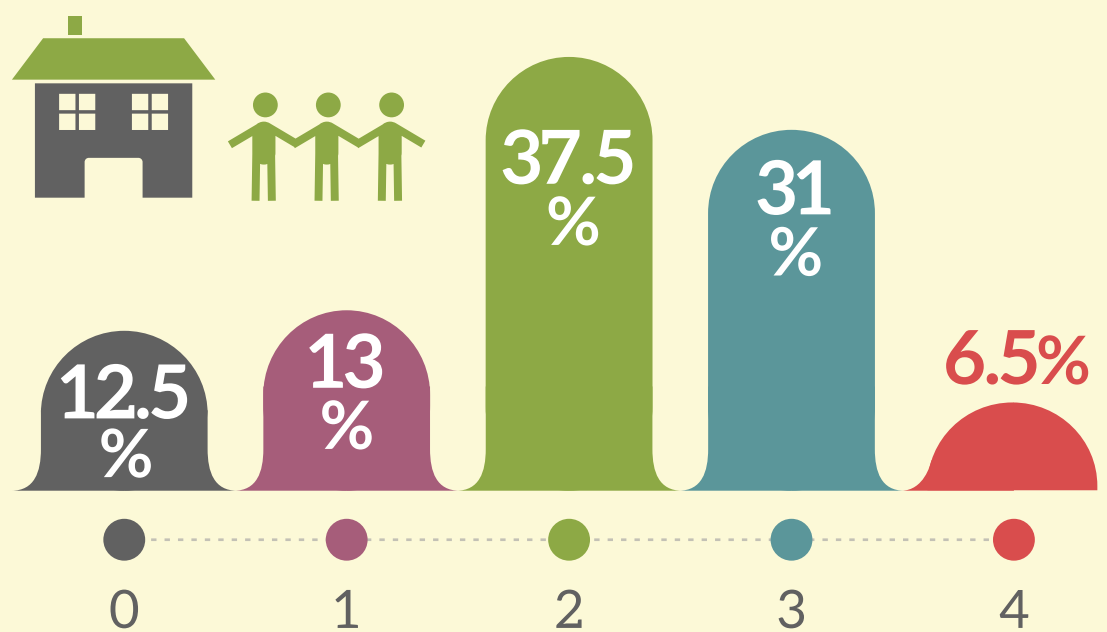

WE ARE THE SISTERHOOD OF CHRISTIAN MOMPREENEURS!

MEMBER SURVEY SUMMER 2014

WHERE WE LIVE

CITY	STATE	CITY	STATE	CITY	STATE
Alpharetta	Georgia	Granite City	Illinois	Parker	Colorado
Bishopville	Maryland	Granite Falls	Minnesota	Plain City	Ohio
Bloomfield Hills	Michigan	Greenville	Illinois	Poulsbo	Washington
Brantford	Ontario	Hampton	Virginia	Roanoke	Illinois
Bristol	Illinois	Howrah	Tasmania	Scotrun	Pennsylvania
Brooklyn	New York	Inver Grove Heights	Minnesota	Seal Beach	California
byfield	Massachusetts	Kensington	California	Shelby Township	Michigan
Charleston	South Carolina	Lancaster	Ohio	South San Francisco	California
Colorado Springs	Colorado	manitowoc	Wisconsin	Southampton	New Jersey
Conyers	Georgia	McComb	Ohio	St. Louis	Missouri
Du Bois	Pennsylvania	Mechanicsville	Virginia	Syosset	New York
Durham	North Carolina	Miami	Florida	Upper Marlboro	Maryland
Evansville	Indiana	Moseley	Virginia	Virginia Beach	Virginia
Forsyth	Georgia	Mt. Airy	Maryland	Virginia Beach	Virginia
Fredericksburg	Virginia	Murphy	North Carolina	Waldorf	Maryland
Fresno	California	Northridge	California	Wayne	Pennsylvania
Glenshaw	Pennsylvania	Oklahoma City	Oklahoma	Woodbridge	Virginia

AGE OF MEMBERS:

OF CHILDREN LIVING AT HOME:

TOPICS WE WANT TO LEARN MORE ABOUT

SISTERHOOD BENEFITS WE USE:

www.ICMsisterhood.com