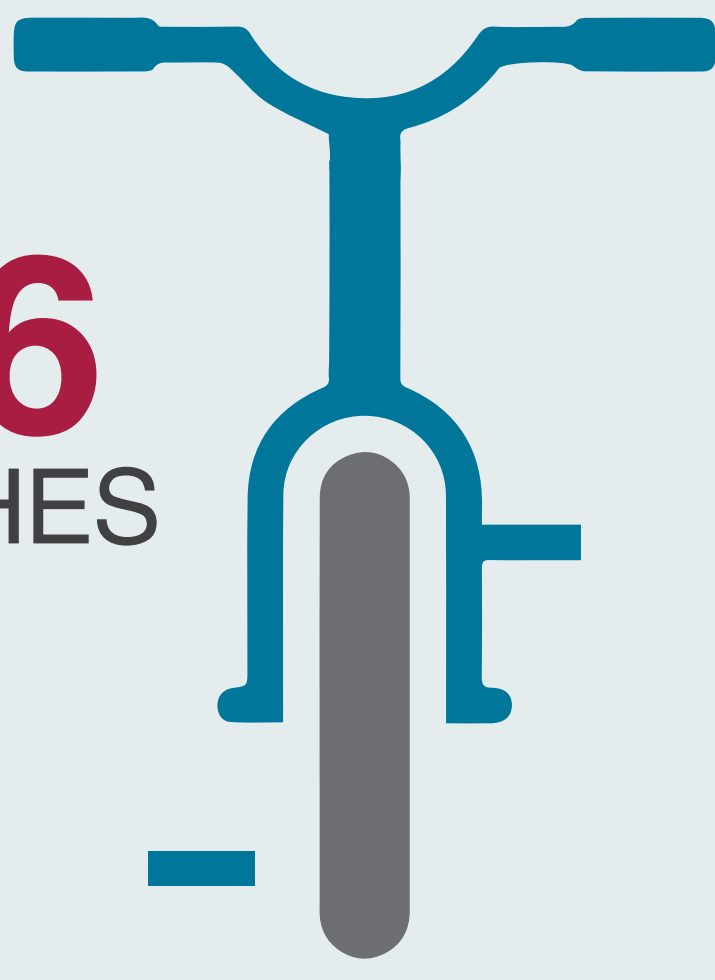

## FG CRUISER®

27/lbs

## BEACH CRUISER

TIRES  
**40%**  
LESS DRAG

Handlebar width | 1 | 26

**26**  
INCHES

**VS**

Handlebar width | 1 | 23

**23**  
INCHES