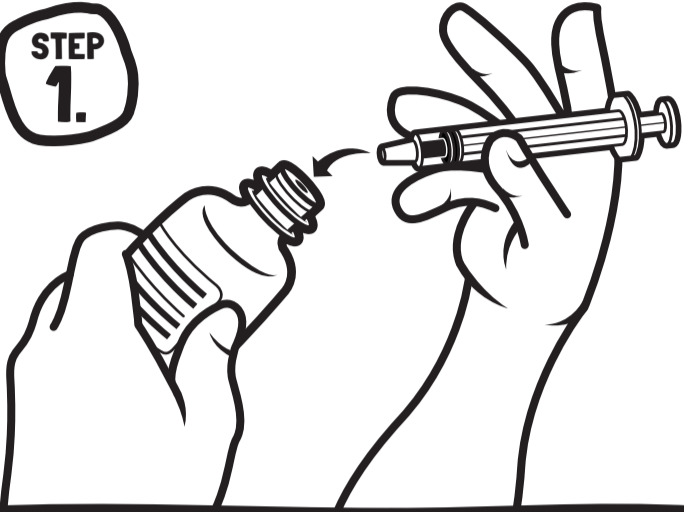

HOW TO PRODUCT USAGE INSTRUCTIONS:

STEP
1.

Press the self-sealing adapter into the bottle neck. You will need to press hard.

STEP
2.

Insert the syringe into the adapter, then turn the bottle upside down.

STEP
3.

Draw the Full Spectrum Hemp Oil past the mark on the syringe you intend to use and flick out any bubbles.

STEP
4.

Push the plunger to your intended mark and then turn the bottle upright before removing the syringe.

STEP
5.

Squirt the oil on to the gums/gingiva on either side of the mouth for best absorption.

FOR MORE INFORMATION GO TO WWW.DOMAIN.COM