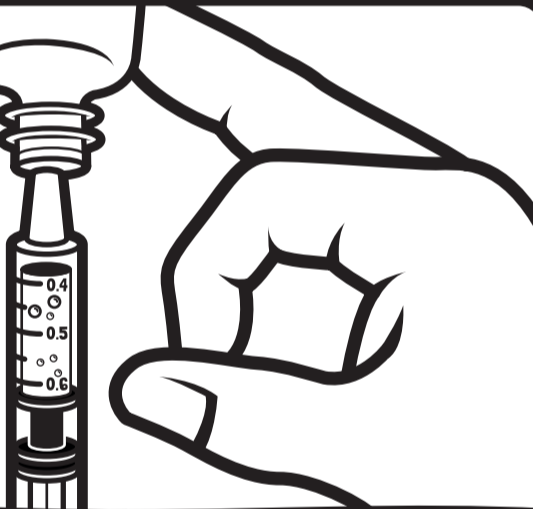

HOW TO PRODUCT USAGE INSTRUCTIONS:

STEP
1.

Press the self-sealing adapter into the bottle neck. You will need to press hard.

STEP
2.

Insert the syringe into the adapter, then turn the bottle upside down.

STEP
3.

Draw the Full Spectrum Hemp Oil past the mark on the syringe you intend to use and flick out any bubbles.

STEP
4.

Push the plunger to your intended mark and then turn the bottle upright before removing the syringe.

STEP
5.

Squirt the oil on to the gums/gingiva on either side of the mouth for best absorption.

FOR MORE INFORMATION GO TO WWW.DOMAIN.COM