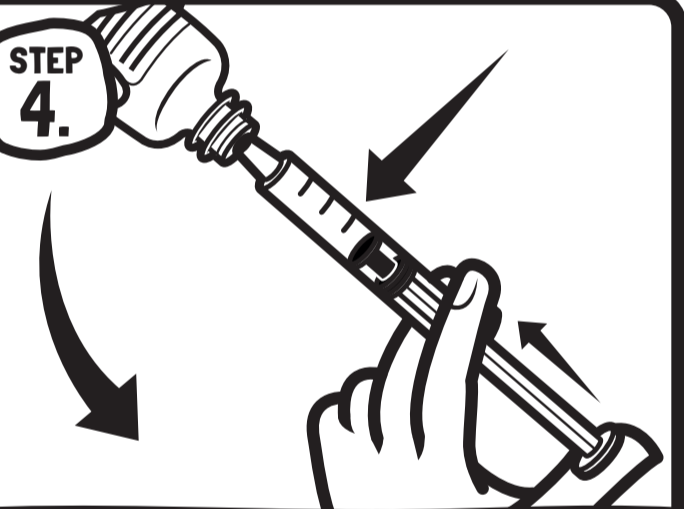

HOW TO PRODUCT USAGE INSTRUCTIONS:

STEP
1.

Press the self-sealing adapter into the bottle neck. You will need to press hard.

STEP
2.

Insert the syringe into the adapter, then turn the bottle upside down.

STEP
3.

Draw the Full Spectrum Hemp Oil past the mark on the syringe you intend to use and flick out any bubbles.

STEP
4.

Push the plunger to your intended mark and then turn the bottle upright before removing the syringe.

STEP
5.

Squirt the oil on to the gums/gingiva on either side of the mouth for best absorption.

FOR MORE INFORMATION GO TO WWW.DOMAIN.COM