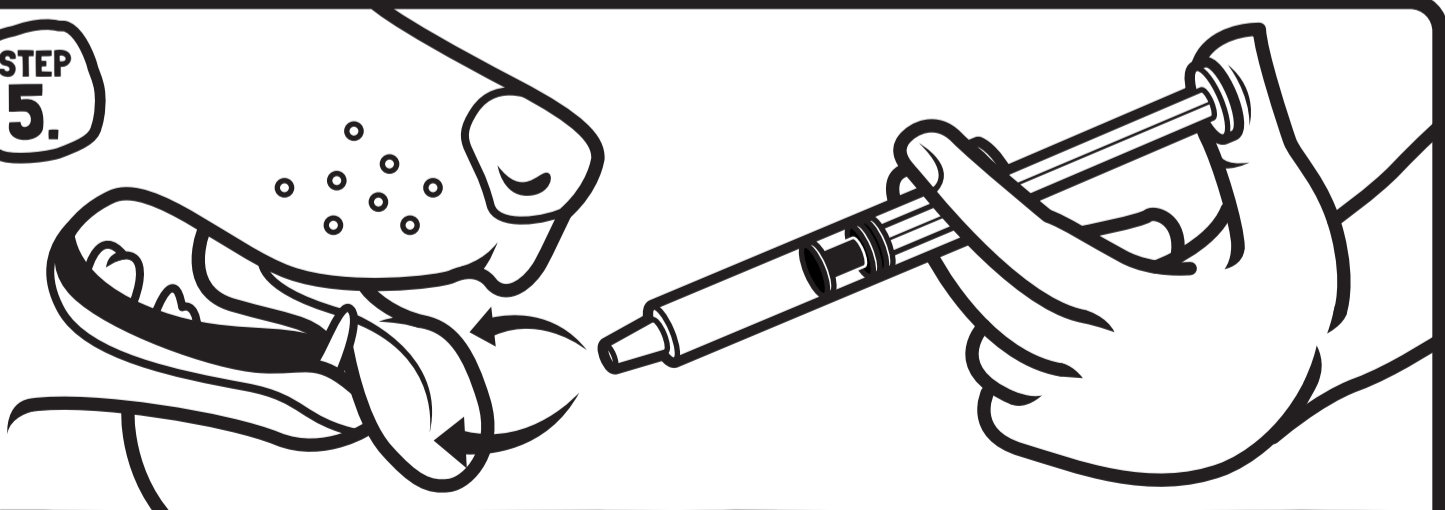

HOW TO PRODUCT USAGE INSTRUCTIONS:

STEP
1.

Press the self-sealing adapter into the bottle neck. You will need to press hard.

STEP
2.

Insert the syringe into the adapter, then turn the bottle upside down.

STEP
3.

Draw the Full Spectrum Hemp Oil past the mark on the syringe you intend to use and flick out any bubbles.

STEP
4.

Push the plunger to your intended mark and then turn the bottle upright before removing the syringe.

STEP
5.

Squirt the oil on to the gums/gingiva on either side of the mouth for best absorption.

FOR MORE INFORMATION GO TO WWW.DOMAIN.COM